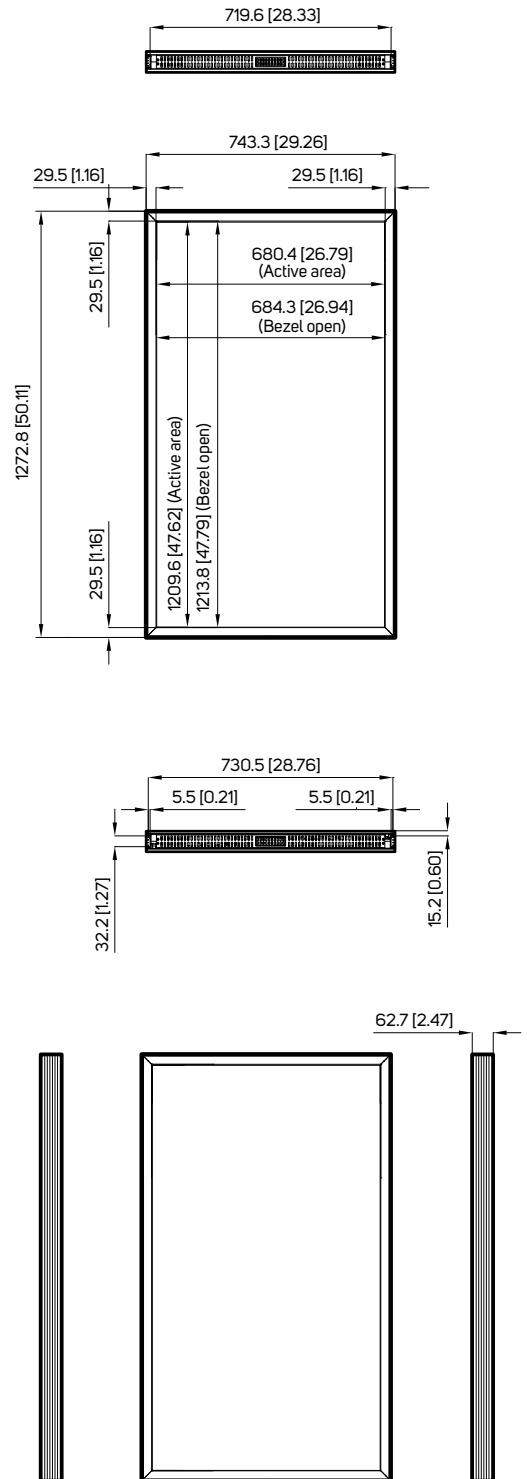

DynaScan

65501 | V1.07

SPECIFICATION

MODEL	DW551DR4	
PANEL	LCD Panel Type	54.64 inches LCD (x2)
	Native Resolution	1920 x 1080
	Brightness	1000 nits/ 3000 nits
	Color Depth	8 bits
	Contrast Ratio	3000:1
	Response Time (Typ.)	9 ms
	Viewing Angle (H/V)	178° / 178°
POWER	Light Life Time (Typ.)	100,000 hrs
	Viewable With Polarized Lenses	Yes
	Power Supply	Internal
MECHANICAL SPECS	Rated Voltage	100-240V ~ 50/60Hz
	Power On Mode (Typ./ Max)	240 W / 380 W
	Power Saving Mode	< 1 W
USER INTERFACE	Bezel Width (T/B/L/R)	Even bezel 29.5 mm
	Cabinet Color	Black
	Monitor Dimension (LxHxD, w/o stand)	1272.8 x 743.3 x 62.7 mm
	Monitor Weight	40 kg
	Orientation	Portrait/ Landscape
	Carring Handles	Yes
	Language	English
INPUT	Support SNMP (Up to V3.0)	Yes
	Dimming Control	Yes
	Proof of Image Retention	Yes
	Auto Orientation Sensor	Yes
	Ambient Light Sensor	Yes
	Power On/Off Scheduling	Yes
	Internal Temperature Sensor	Yes
	OSD Menu Rotation	Yes
	HDMI 1.4b (HDCP 1.4)	x2 (1080p)
	Display Port 1.2	x2
OUTPUT	DVI-D	x2
	Micro SD Slot	x2 (For Internal Player)
EXTERNAL CONTROL	USB 2.0	x2 (For Internal Player)
	Audio	x2
INTERNAL PLAYER	RS-232	In x2
	RJ-45	x2 (LAN)
	Operating System	Android 7.1.2
	Processor	ARM Quad-Core Cortex-A7
	Clock Speed	1.2 GHz
ENVIRONMENT	Main Memory Interface	DDR3L-1066, 1GB
	Graphics	Mali-400MP2 GPU, Support OpenGL ES1.1/2.0
	Storage	Internal: Nand flash 8GB(multi sources) External: Support Micro SD, Up to 32GB
	Multimedia	VP8/H265/H264 video decoders, up to 60fps 1080P other video decoders (VC-1, MPEG-1/2/4, VP8)
CERTIFICATION	Wireless Function	YES
	Operating Temperature	0° C ~ 45° C
	Storage Temperature	-20° C ~ 60° C
	Humidity	10% ~ 80% RH Non-condensing

DIMENSIONS

Unit: mm [inch]

INTERFACE